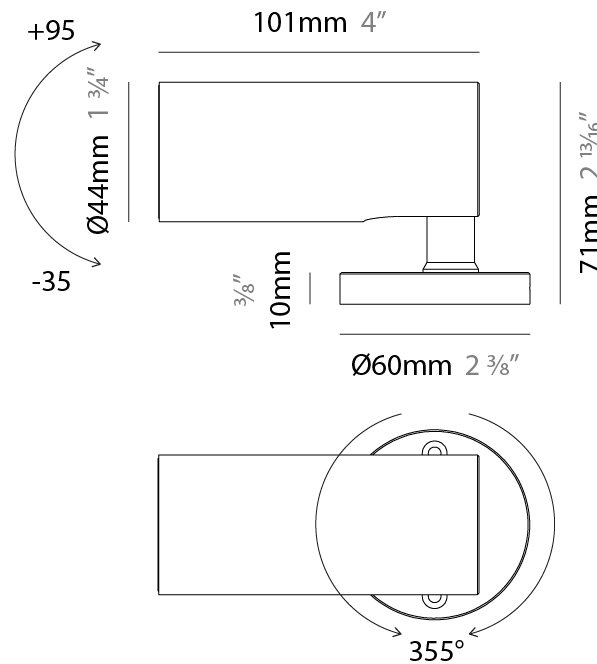

GENERAL

Series: Vario
Subseries: Vario 40
Brand: Unonovesette
Division: Exterior
Mounting Type: Surface
Mounting Location: Above Ground
Subcategory: Flood

PHYSICAL

Shape: Cylinder
Diameter (mm): 44
Diameter (in): 1 3/4
Height (mm): 101
Height (in): 4
Light Distribution: Adjustable / Direct
Weight (kg): 0.27
Weight (lbs): 0.59
Installation Requirement: Surface mounted / Spike / Tree strap
Diffuser: Extra clear tempered / Frosted glass 3mm
Fixture Finish: ABA / ANA / ASB
Fixture Material: Anodized Aluminum 6026 / Machined Aged Brass
Cable Details: 350mm NS20N PCP 2x0.5 mm2

ELECTRICAL

Lamp Type: LED
Total Output Wattage (W): 3.6
Dimming: Non-Dimmable / 0-10V Dimming
Driver Included: No
Driver Location: Remote
Driver Type: Constant Voltage - Universal
Driver Class: Class 2
Input Voltage (V): 120 - 277
Output Voltage (V): 24

LED

Number of LEDs: 1
Color Temperature (°K): 2200 / 2700 / 3000 / 4000
Nominal Lumen (lm): 173 / 233 / 283 / 343
CRI: >90 CRI
Lamp Life (hrs): 100000

OPTICAL

Optic°: 10 / 23 / 43 / 10x40 / 40x10
Beam Angle: Narrow / Medium / Wide / Elliptical
Adjustability: Rotational 355°

RATINGS AND CERTIFICATIONS

Certified By: Certified for North American Standards
IP rating: IP66
IK Rating: IK07